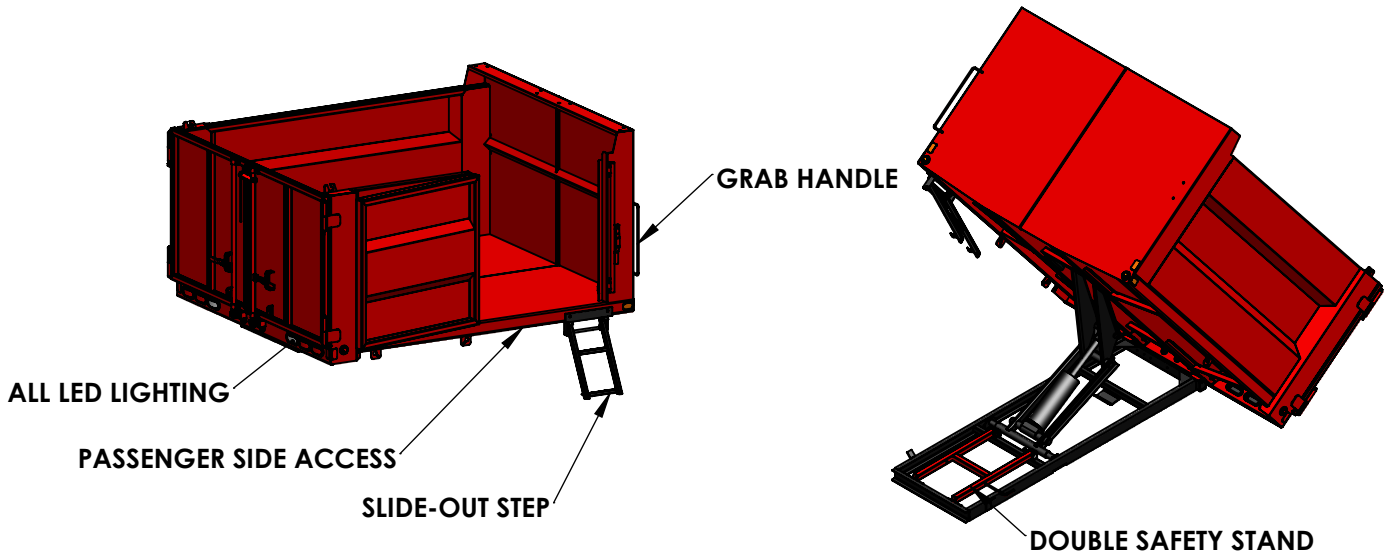

SOLID SIDE LANDSCAPE BOX

TRUCK BODIES
VOTH
CUSTOM FABRICATION
519-842-7200
www.vothtruckbodies.com

SOLID SIDE LANDSCAPE BOX

BOLT-ON OPTIONS