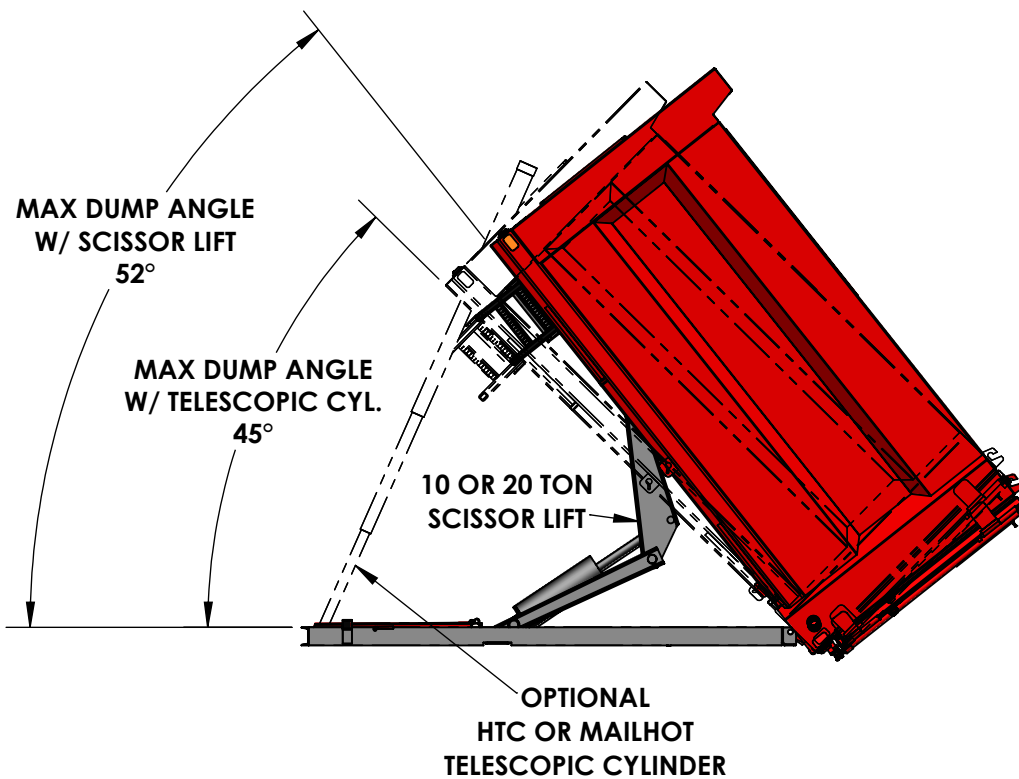

SOLID SIDE LANDSCAPE BOX

TRUCK BODIES
VOTH
CUSTOM FABRICATION
519-842-7200
www.vothtruckbodies.com

SOLID SIDE LANDSCAPE BOX

BOLT-ON OPTIONS