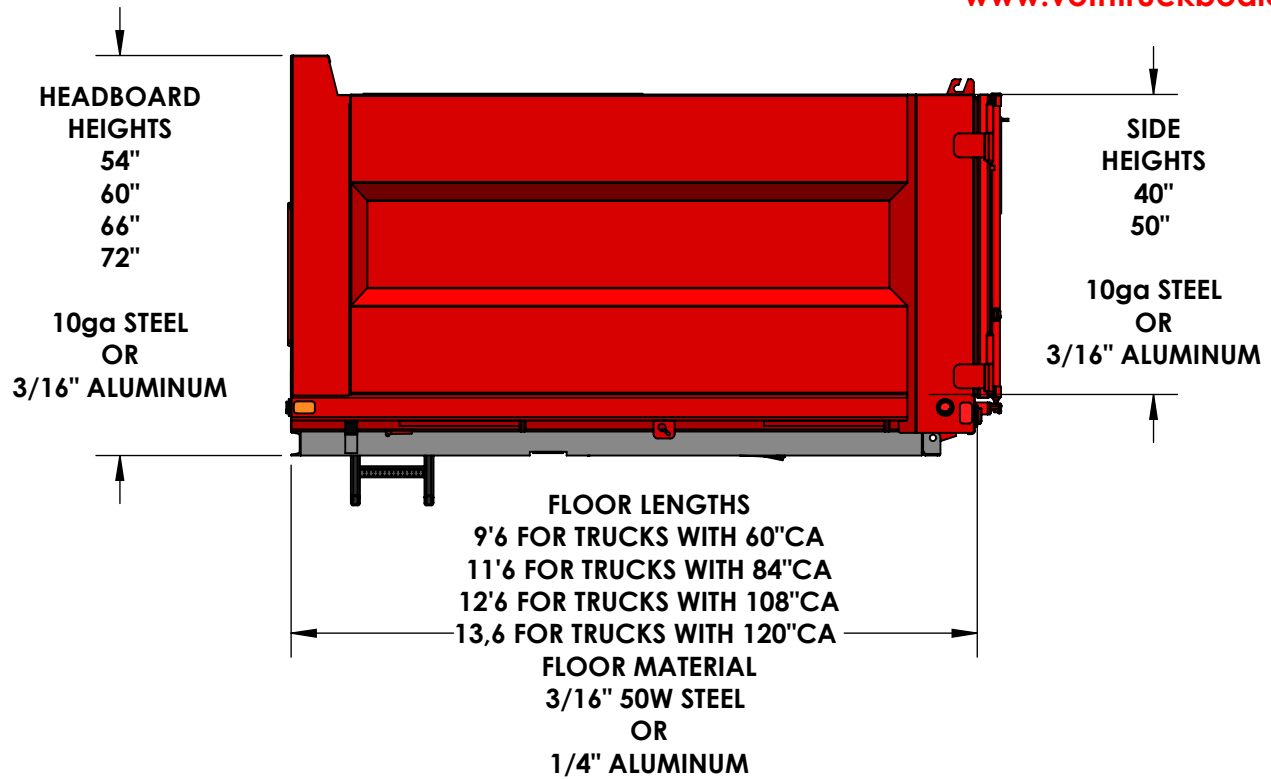

SOLID SIDE LANDSCAPE BOX

TRUCK BODIES
VOTH
CUSTOM FABRICATION
519-842-7200
www.vothtruckbodies.com

SOLID SIDE LANDSCAPE BOX

BOLT-ON OPTIONS