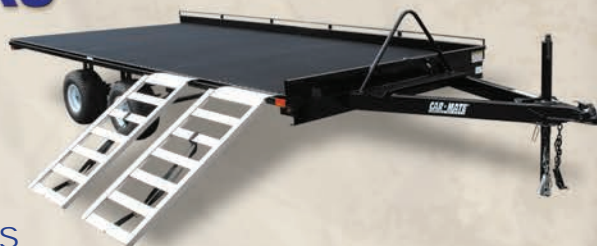

CAR MATE[®]

TRAILERS INC. ★★☆☆

AST • ALL ALUMINUM TRAILER

CM613AST-G Shown with Optional Aluminum Wheels

STANDARD FEATURES

2990# GVWR, Single Axle
 3500# Genuine Dexter Torflex[®] Axle w/E-Z Lube[®] Hubs
 205/75R15 C Range Tires
 Silver Spoke Wheels - Bolt Pattern 5 - 4 1/2
 2" Coupler/Hitch Ball Size

Safety Chains and Hooks
 Flat 4 Pole Light Plug Connector
 All Aluminum Constructed
 Top Rail w/Tie Down Pockets
 LED Lighting - LIFETIME WARRANTY

AST - ALL ALUMINUM TRAILERS SPECIFICATIONS

Size	5' x 10'	6' x 152"
Model #	CM510AST-G	CM613AST-G
Bed Width	60"	73"
Bed Length	122"	152"
Side Height	13"	13"
Overall Width	79 1/2"	91 1/4"
Deck Height	20"	19"
Tongue	2" x 4" Aluminum Tube - Straight Tongue	2 1/2" x 5" Aluminum Channel - A-Frame Tongue
Tongue Jack	No Jack (Drawbar Riser)	2000#
Aluminum Ramp Gate	59" W x 48" H	72" W x 56" H
Electric Brakes	Optional Forward Self Adjusting Brakes w/Breakaway Kit & Charger	

www.carmate-trailers.com
Trailers That Work For A Living!

CAR MATE[®]

TRAILERS INC. ★★☆☆

ATV TRAILERS

STANDARD FEATURES

18.5 x 8.5 x 8 C Range Tires
2" Coupler/Hitch Ball Size
Safety Chains and Hooks

Flat 4 Pole Light Plug Connector
LED Lighting - LIFETIME WARRANTY
Deck Height: 24"

LAWN CART

STANDARD FEATURES

16.5 x 6.5 x 8 Tires - 4 Bolt Wheels
Coupler: 2" Ball or Clevis
All Steel Constructed

Removable Steel Gate
Deck Height: 17"
15" H Sides

LAWN CART SPECIFICATIONS

Model #	CM404LC
Deck Size	42" W x 48" L
Frame	1 1/2" x 2" x 3/16" Steel Angle
Tongue	Straight or Drop