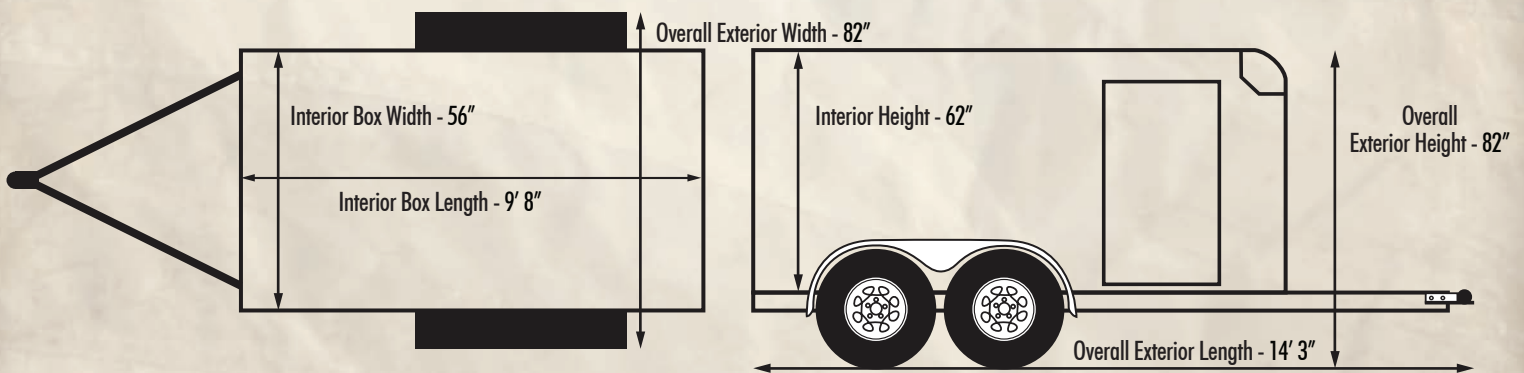

www.carmate-trailers.com
Trailers That Work For A Living!

CAR MATE[®]

TRAILERS INC. ★★☆☆

5' WIDE CUSTOM CARGO SPECIFICATIONS

5' W Single Axle Custom Cargo Trailer				5' W Tandem Axle Custom Cargo Trailer		
5' x 8.5'	5' x 10'	5' x 12'	Size	5' x 10'	5' x 12'	5' x 14'
CM508CC	CM510CC	CM512CC	Model #	CM510CC-HD	CM512CC-HD	CM514CC-HD
2990#			GVWR	7000#		
3500# Dexter Torflex Axle			Axle(s)	2 - 3500# Dexter Torflex Axles		
Optional Forward Self Adjusting w/Breakaway Kit & Charger			Electric Brakes	Standard Forward Self Adjusting w/Breakaway Kit & Charger		
2"			Coupler/Hitch Ball Size	2 5/16"		
Flat 4 Pole			Light Plug Connector	7 Pole		
12' 9"	14' 3"	16' 3"	Overall Exterior Length	14' 3"	16' 3"	18' 3"
82"			Overall Exterior Height	82"		
82"			Overall Exterior Width	82"		
8' 2"	9' 8"	11' 8"	Interior Box Length	9' 8"	11' 8"	13' 8"
56"			Interior Box Width	56"		
62"			Interior Height	62"		
54" W x 58" H Opening			Double Rear Doors (standard)	54" W x 58" H Opening		
54" W x 55" H Opening			Ramp Rear Door (optional)	54" W x 55" H Opening		
Optional			Side Man Door	Standard		
24" W	30" W	36" W	Side Man Door Size	24" W	30" W	36" W

5' Wide HD model CM510CC-HD shown

DEALER IMPRINT