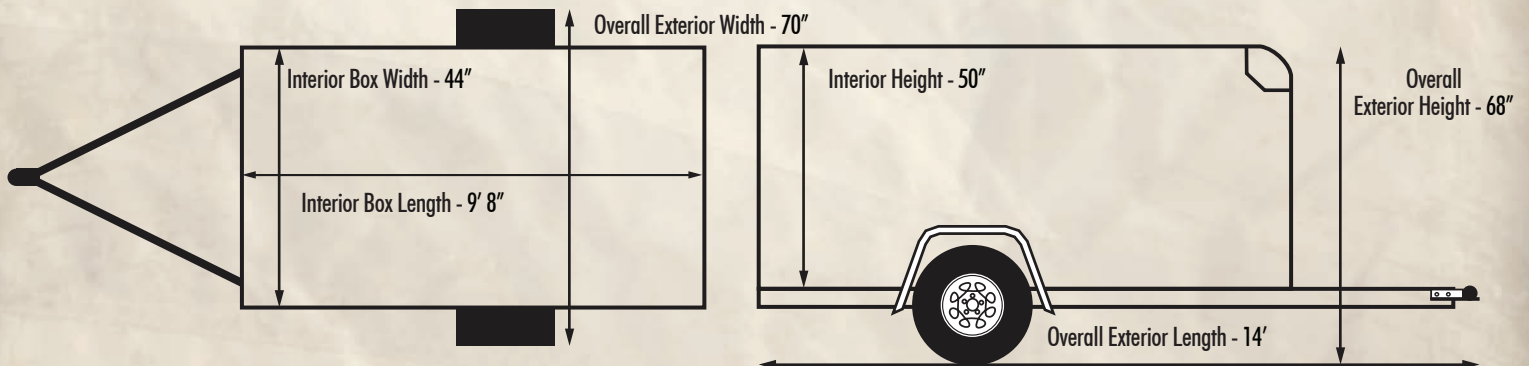

www.carmate-trailers.com
Trailers That Work For A Living!

CAR MATE[®]

TRAILERS INC. ★★☆☆

4' WIDE CUSTOM CARGO SPECIFICATIONS

4' W Lite Duty Custom Cargo Trailer				4' W HD Custom Cargo Trailer		
4' x 6'	4' x 8.5'	4' x 10'	Size	4' x 6'	4' x 8.5'	4' x 10'
CM406CC	CM408CC	CM410CC	Model #	CM406CC-HD	CM408CC-HD	CM410CC-HD
2000#			GVWR	2720#		
2000# Dexter Torflex Axle			Axle	3500# Dexter Torflex Axle		
5' 8"	8' 2"	9' 8"	Interior Box Length	5' 8"	8' 2"	9' 8"
44"			Interior Box Width	44"		
50"			Interior Height	50"		
9' 8"	12' 2"	13' 8"	Overall Exterior Length	10'	12' 5"	14'
72"			Overall Exterior Height	68"		
66"			Overall Exterior Width	70"		
Straight			Tongue	A-Frame		
19"			Hitch Height	16"		
20"			Platform Height	17"		
42" W x 46" H Opening			Single Rear Door (standard)	42" W x 46" H Opening		
42" W x 44" H Opening			Ramp Rear Door (optional)	42" W x 44" H Opening		
N/A	24" W	30" W	Side Man Door (optional)	N/A	24" W	30" W
2" x 2" Structural Steel Tube			Frame	2" x 3" Structural Steel Tube		
No Jack (Drawbar Riser)			Tongue Jack	2000#		

4' Wide HD model CM410CC-HD shown

DEALER IMPRINT