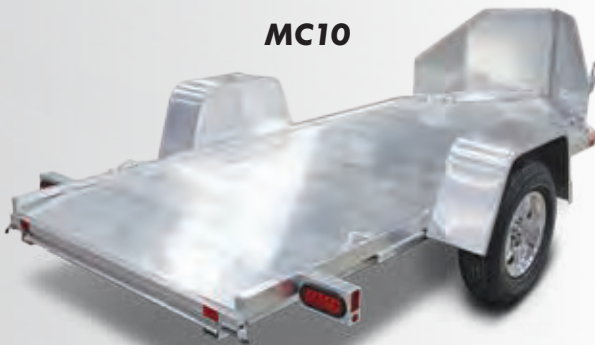

# MOTORCYCLE TRAILERS

**MC10**

**MC1F Folding  
(95" upright)**

**MC2F Folding  
(89.5" upright)**

**MC210**

**TK1 standard storage box**

**TK1**

**MC10**

**LED LIGHTS - STANDARD ON ALL TRAILERS**

**STANDARD FEATURES**

	<b>MOTORCYCLE/UTILITY MODELS</b>				
	<b>MC10</b>	<b>MC1F</b>	<b>MC210</b>	<b>MC2F</b>	<b>TK1</b>
Overall Width x Length	75.5" X 172"	75.5" X 125.5" Stands 95"	101.5" X 174"	94" X 143" Stands 89.5"	86" X 185"
Bed Width x Length	51" X 138"	51" X 106"	78" X 138"	69" X 114"	63" X 137"
Bed Height	16"	16.25"	18"	18.5"	18.25"
Weight	465#	450#	600#	525#	525#
GVWR	2000#	2000#	2990#	2990#	2990#
Rubber Torsion Axle	1-2000#	1-2000#	1-3500#	1-3500#	1-3500#
Wheels	13" Aluminum	13" Aluminum	14" Aluminum	14" Aluminum	14" Aluminum
Tie Down Loops	4	4	8 Stainless Steel Recessed	4 w/1 Stainless Steel Recessed	4 Stainless Steel Recessed
Ramps	45.5"W X 45"L	26.75"W X 46.25"L	63.25"W X 57"L	26.75"W X 56"L	57.25"W X 57"L
Aluminum Tongue Coupler	Straight 2" Coupler	Straight 2" Coupler	Straight 2" Coupler	Straight Foldable 2" Coupler	Straight 2" Coupler
Swivel Tongue Jack Capacity	800# Capacity	800# Capacity	800# Capacity	800# Capacity	800# Capacity
Motorcycle Bracket	2'	2'	2'	2'	2'
Aluminum Shield	24" Tall	24" Tall	24" Tall	24" Tall	24" Tall with storage box