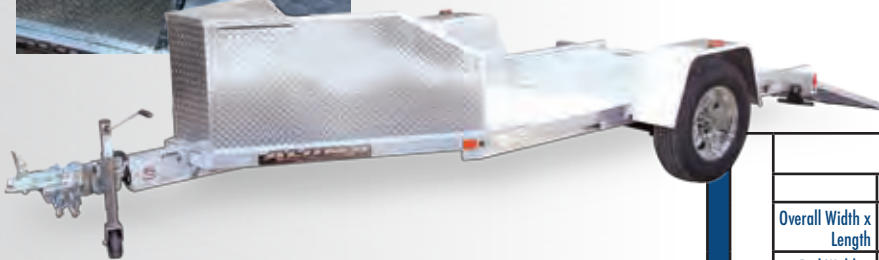

# MOTORCYCLE TRAILERS

**MC10**

**MC1F Folding  
(95" upright)**

**MC2F Folding  
(89.5" upright)**

**MC210**

**TK1 standard storage box**

**TK1**

**MC10**

**LED LIGHTS - STANDARD ON ALL TRAILERS**

**STANDARD FEATURES**

	<b>MOTORCYCLE/UTILITY MODELS</b>				
	<b>MC10</b>	<b>MC1F</b>	<b>MC210</b>	<b>MC2F</b>	<b>TK1</b>
Overall Width x Length	75.5" X 172"	75.5" X 125.5" Stands 95"	101.5" X 174"	94" X 143" Stands 89.5"	86" X 185"
Bed Width x Length	51" X 138"	51" X 106"	78" X 138"	69" X 114"	63" X 137"
Bed Height	16"	16.25"	18"	18.5"	18.25"
Weight	465#	450#	600#	525#	525#
GVWR	2000#	2000#	2990#	2990#	2990#
Rubber Torsion Axle	1-2000#	1-2000#	1-3500#	1-3500#	1-3500#
Wheels	13" Aluminum	13" Aluminum	14" Aluminum	14" Aluminum	14" Aluminum
Tie Down Loops	4	4	8 Stainless Steel Recessed	4 w/1 Stainless Steel Recessed	4 Stainless Steel Recessed
Ramps	45.5"W X 45"L	26.75"W X 46.25"L	63.25"W X 57"L	26.75"W X 56"L	57.25"W X 57"L
Aluminum Tongue Coupler	Straight 2" Coupler	Straight 2" Coupler	Straight 2" Coupler	Straight Foldable 2" Coupler	Straight 2" Coupler
Swivel Tongue Jack Capacity	800# Capacity	800# Capacity	800# Capacity	800# Capacity	800# Capacity
Motorcycle Bracket	2'	2'	2'	2'	2'
Aluminum Shield	24" Tall	24" Tall	24" Tall	24" Tall	24" Tall with storage box

### MOTORCYCLE TRAILERS

	MCT	MCTXL
Overall Width x Length	45" X 86.5"	45" X 98"
Bed Width x Length	26.5" X 45"	26.5" X 57"
Interior Height	21.5"	21.5"
Bed Height	14"	14"
Coupler Size	1-7/8"	1-7/8"
Weight	200#	225#
Rubber Torsion Axle	1-600#	1-600#
Wheels	12" Aluminum	12" Aluminum
Lighting	LED	LED
Cooler Tray & Kick Stand	STANDARD	STANDARD