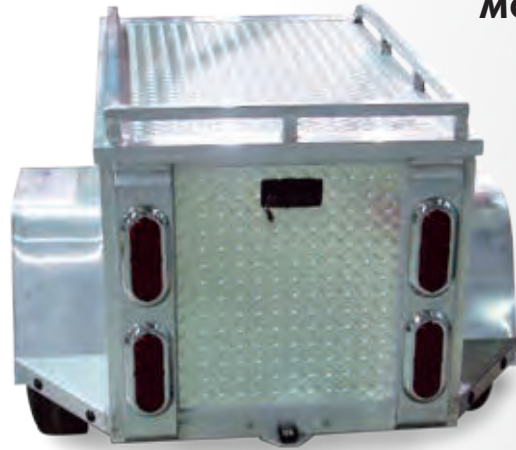

MOTORCYCLE TRAILERS

MCTXL